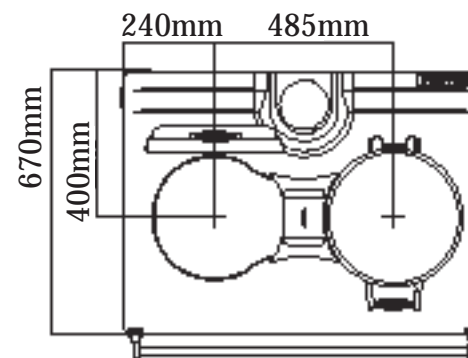

Cooker Dimensions - Central Heating

FRONT VIEW

LEFT VIEW

PLAN VIEW

Please note that these sizes may differ very slightly as each cooker is handcrafted.

Clearance to kitchen units: The Central Heating cooker is designed to fit into a 1000mm wide space with a 10mm clearance each side.