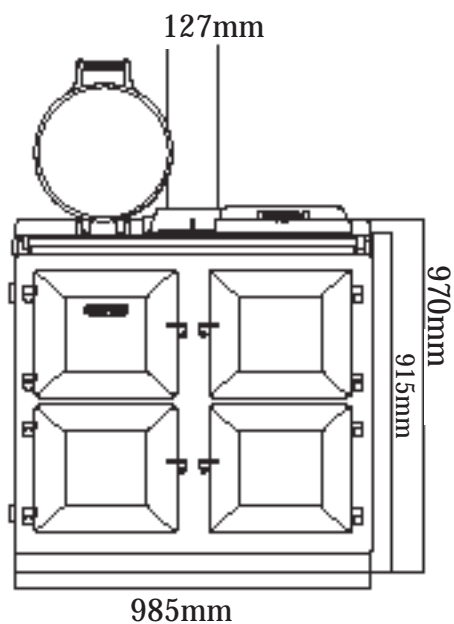

Cooker Dimensions - Central Heating

FRONT VIEW

LEFT VIEW

PLAN VIEW

Please note that these sizes may differ very slightly as each cooker is handcrafted.

Clearance to kitchen units: The Central Heating cooker is designed to fit into a 1000mm wide space with a 10mm clearance each side.