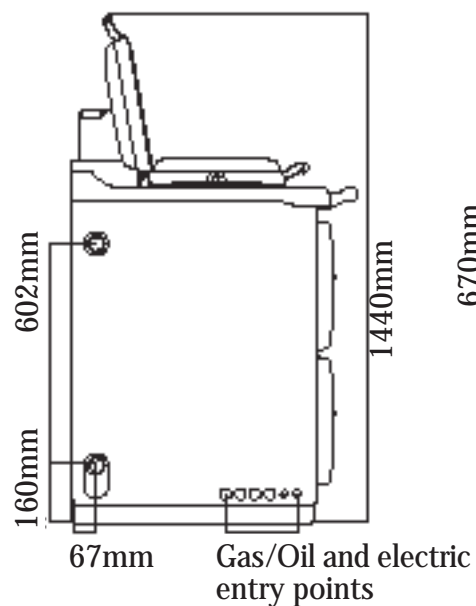

Cooker Dimensions - Central Heating

FRONT VIEW

LEFT VIEW

PLAN VIEW

Please note that these sizes may differ very slightly as each cooker is handcrafted.

Clearance to kitchen units: The Central Heating cooker is designed to fit into a 1000mm wide space with a 10mm clearance each side.